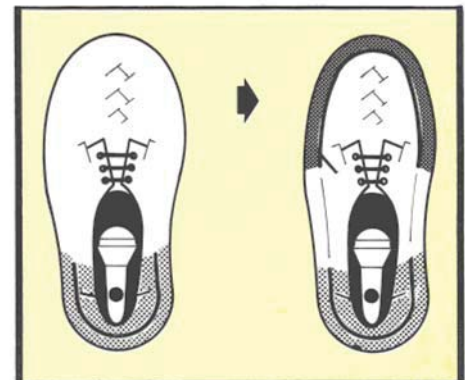

VERDI KEIRA MISTRAL

Premonta-montatrice IDEAL.
 IDEAL pulling over and lasting machine.
 Machine à prémonter et monter les tiges.

II FASE - 2nd PHASE - 2me PHASE

Toe lasting.
 Montage su bout et de la plante.

2nd PHASE - TOE-LASTING

Pneumatic pulling-over and lasting machine with two heads (left and right shoe) having centering levers for the prelasting phase. Large ranges of simple and functional regulations allow to make the machine suitable for different productions: in fact it can work both on light leather like calf or kid skins or working heavy leathers with the same easiness, naturally modifying the working pressure by the control panel.